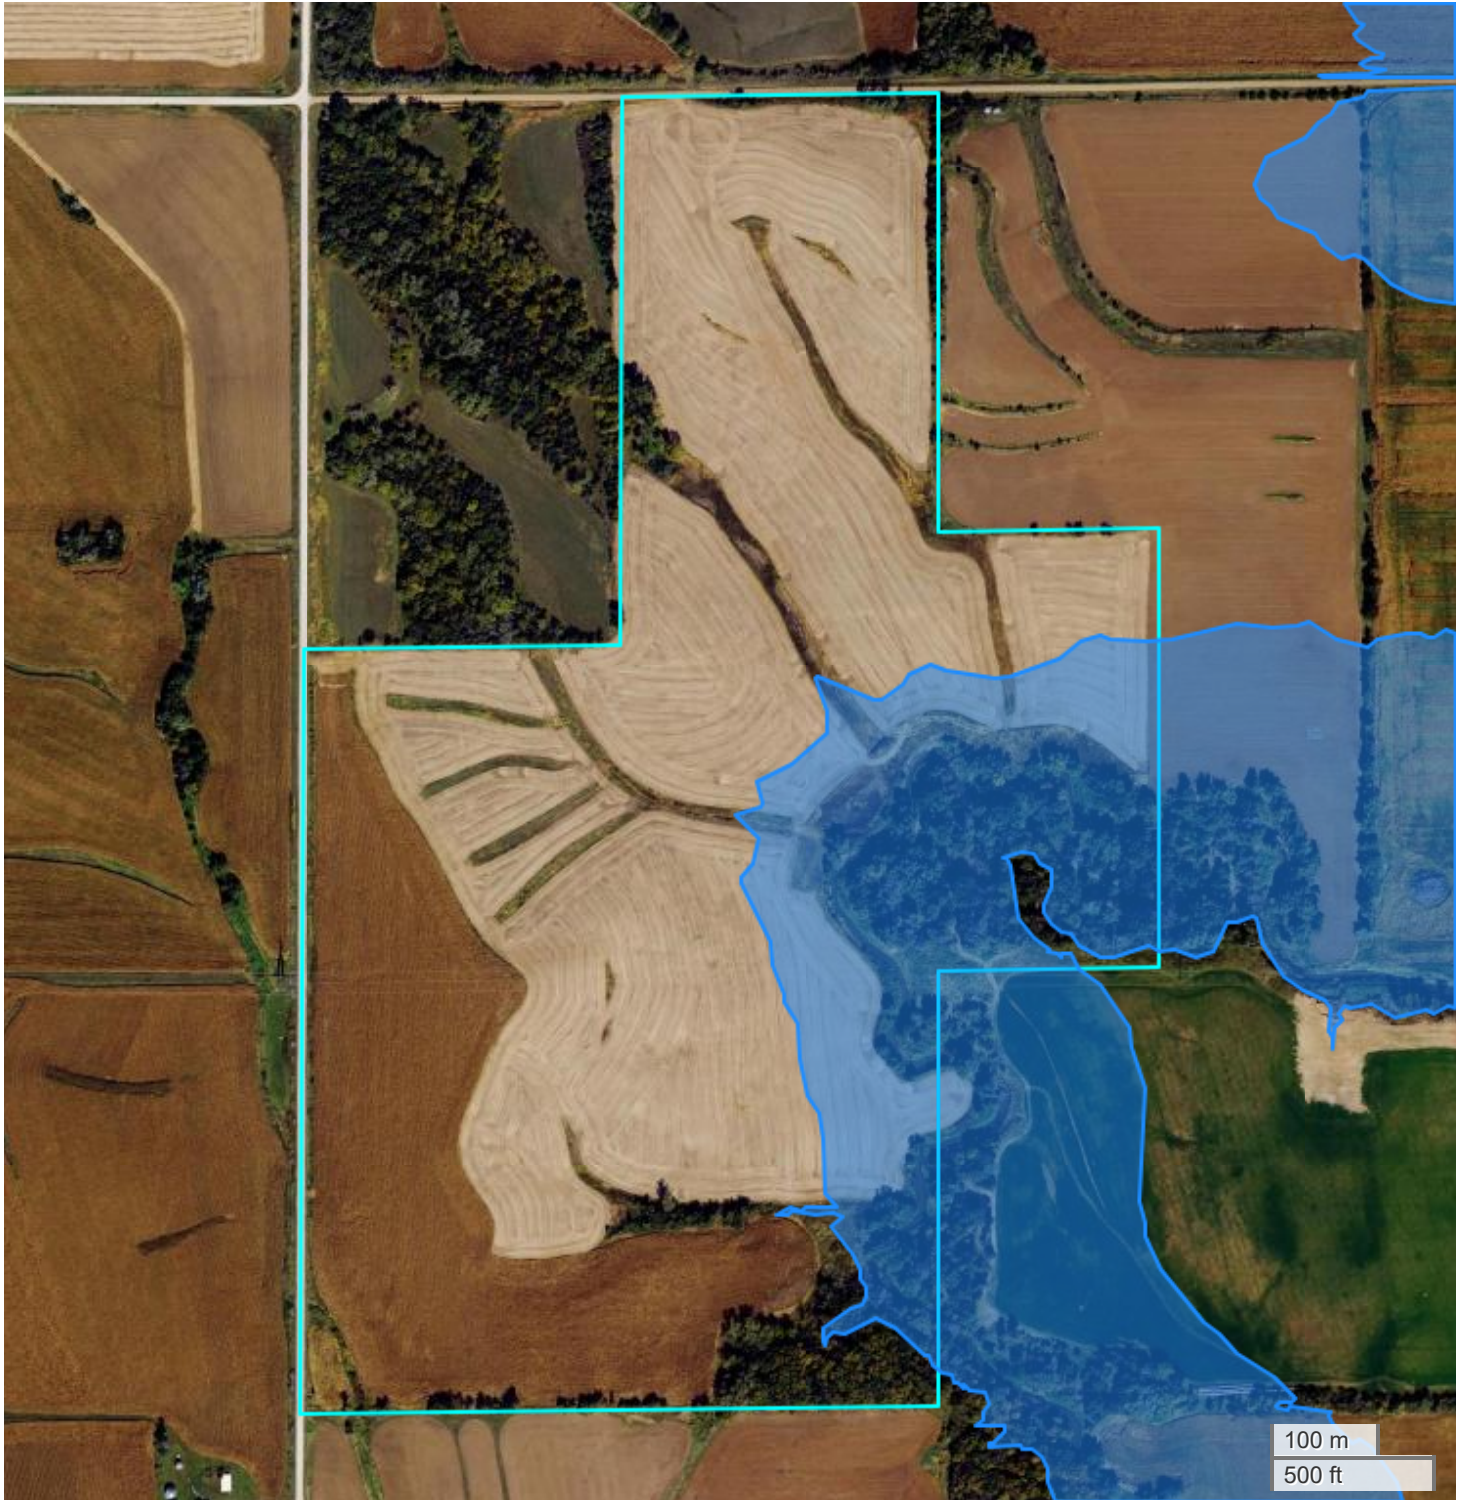

CASS COUNTY, IOWA FARM - AUCTION  
**FLOOD HAZARDS**

FarmWorth, LLC makes no warranties, express or implied, regarding the accuracy of any information provided through FarmWorth.com. User is solely responsible for independently verifying all information prior to use and waives any claims against FarmWorth, LLC arising from inaccuracies in such information.

**Significant Flood Hazards**

-  Regulatory Floodway (Zones AE, AO, AH, VE, AR)
-  Without Base Flood Elevation (BFE), with BFE or Depth (Zones A, V, A99)